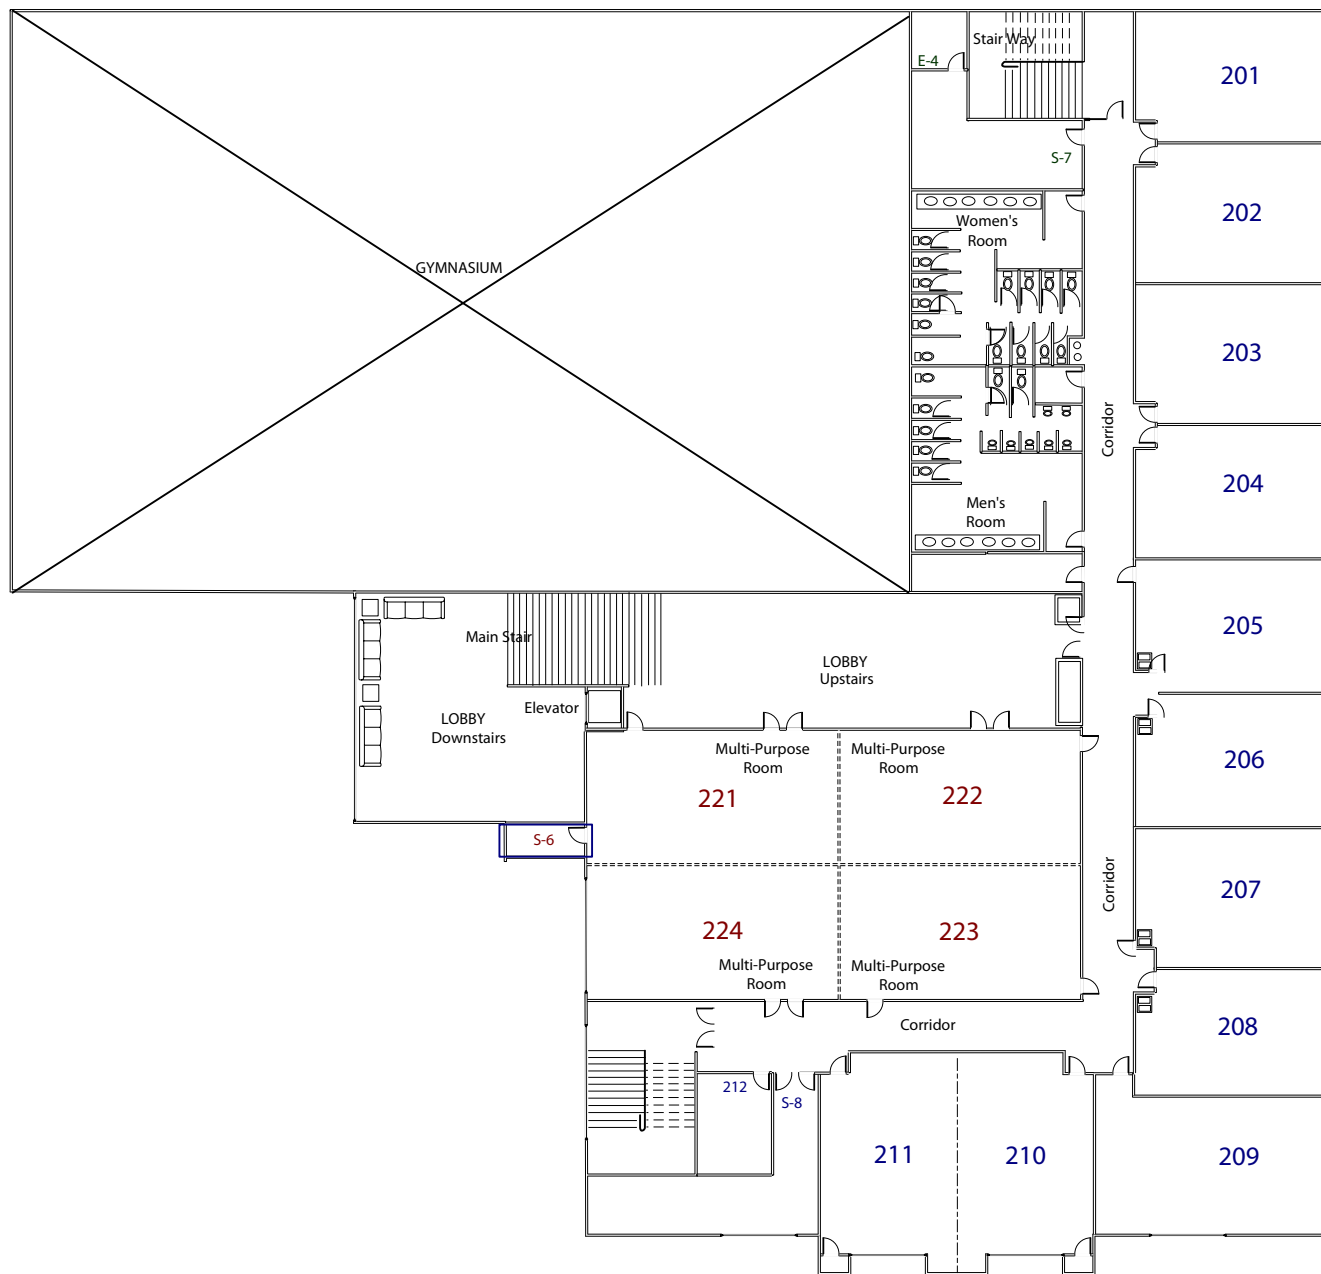

South Coast Chinese Cultural Center 2nd Floor Layout

二樓平面圖